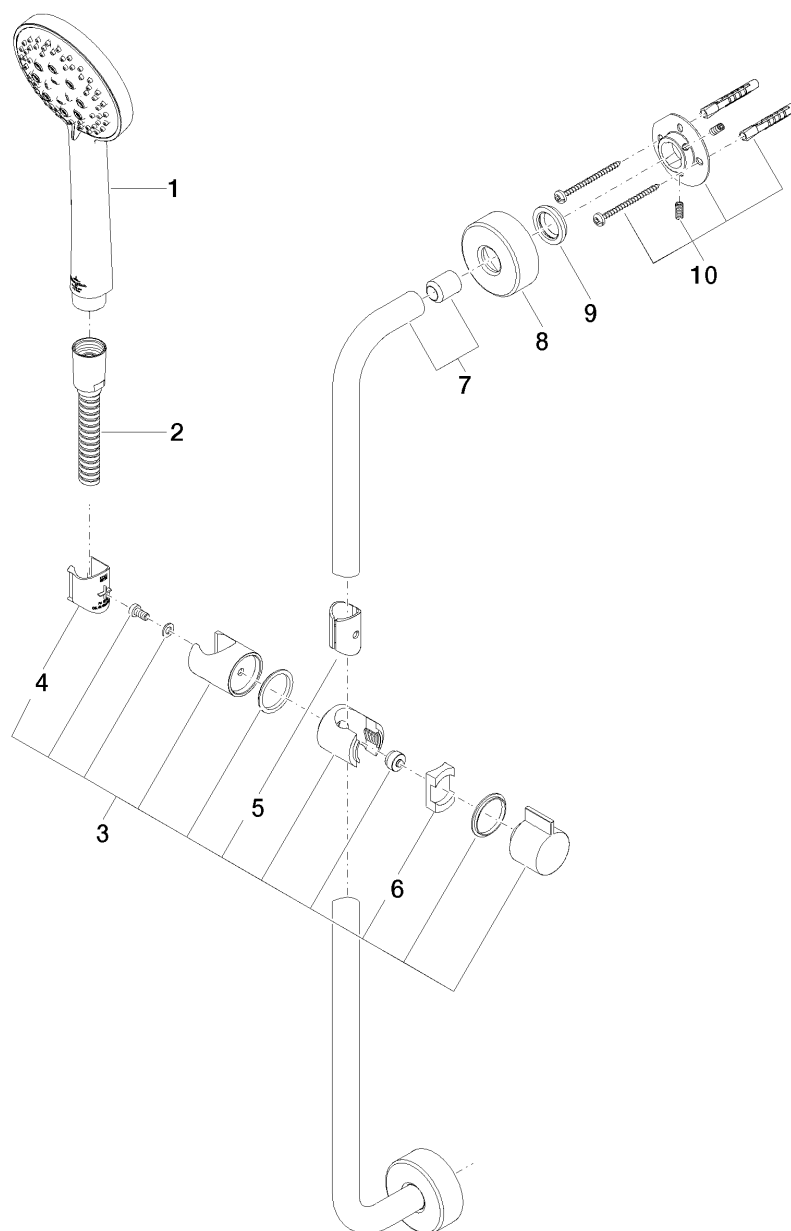

Exploded assembly drawing

Subway Complete shower set

Article number: 26403935

Order quantity

No.	Article number	Name	Installation quantity
1	28014969ff	shower	1
3	28204970ff	hose	1
3	05301250002ff	slider	1
4	08184054690	sleeve	1
5	08184051590	sleeve	1
6	08184051490	sleeve	1
7	05282550400ff	holder	1
8	082722503ff	rosette	1
9	08301150790	ring	1
10	0517207070090	fixing set	1