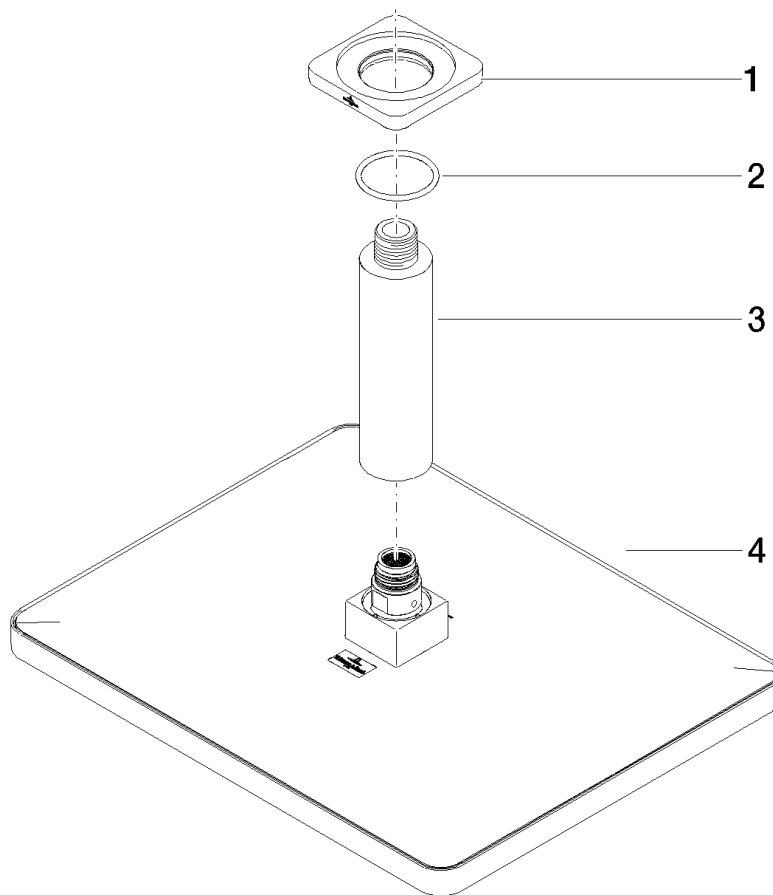

CULT

Article number: 28795960

Exploded assembly drawing

CULT

Article number: 28795960

Order quantity

No.	Article number	Name	Installation quantity
1	092796010ff	rosette	1
2	09141014190	seal	1
3	091103080ff	connection	1
4	04120506201ff	shower	1

Flow rate chart