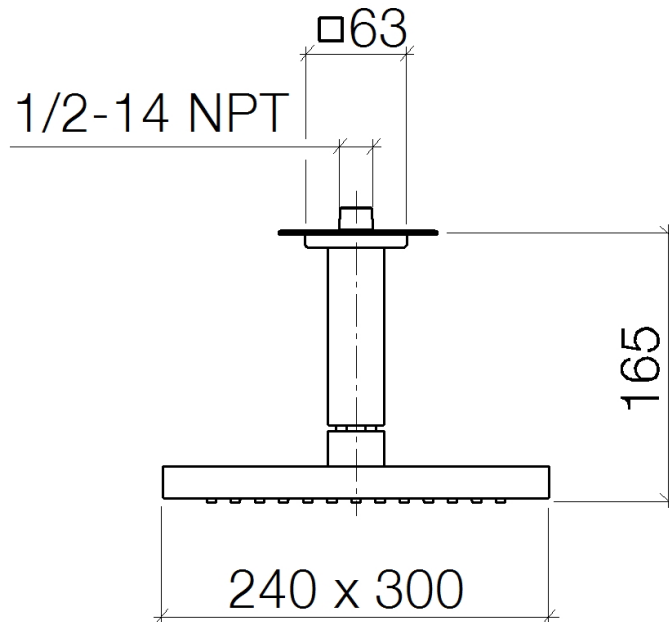

CULT

Article number: 28795960

Exploded assembly drawing

CULT

Article number: 28795960

Order quantity

No.	Article number	Name	Installation quantity
1	092796010ff	rosette	1
2	09141014190	seal	1
3	091103080ff	connection	1
4	04120506201ff	shower	1

Flow rate chart