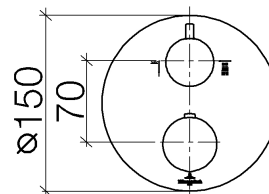

Product specifications

- rotary diverter with volume control and shut-off function
- cover plate \varnothing 150 mm
- temperature control handle with safety limit stop at 38°C
- hot water temperature limiter, can be preset

Exploded assembly drawing

Bath & Spa

**Serienübergreifende Artikel Concealed thermostat with two function
volume control**

Article number: 36426969

Order quantity

No.	Article number	Name	Installation quantity
------------	-----------------------	-------------	------------------------------