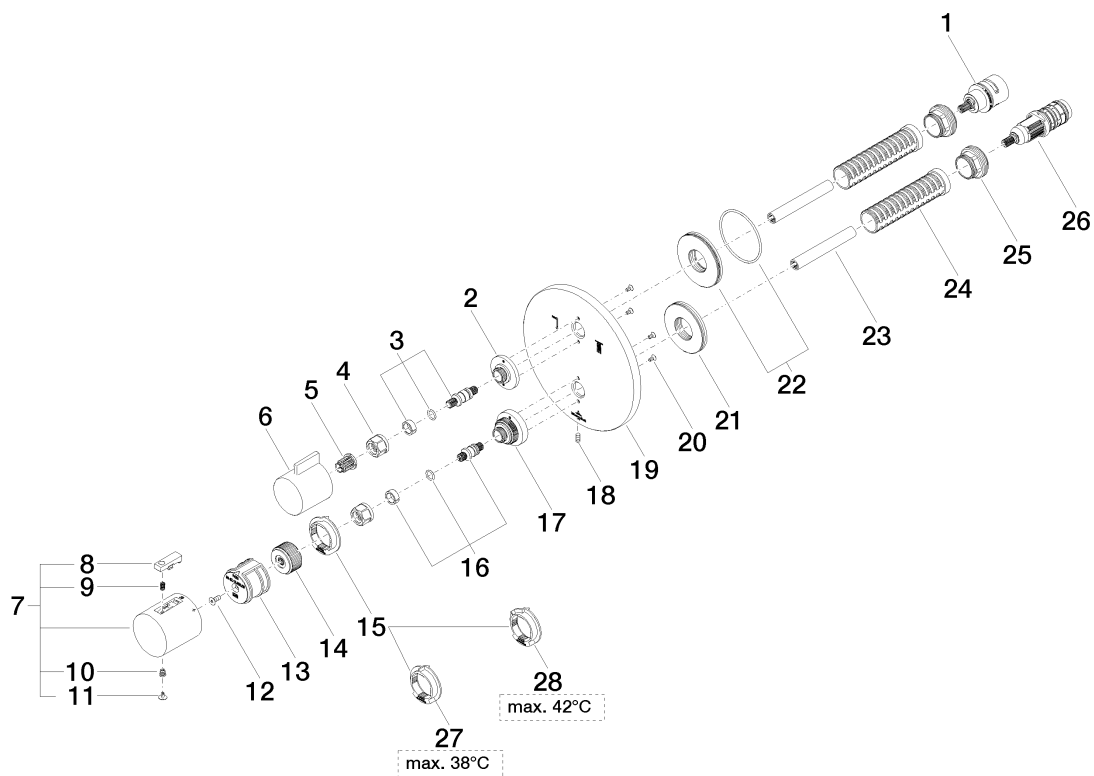

### Product specifications

- rotary diverter with volume control and shut-off function
- cover plate  $\varnothing$  150 mm
- temperature control handle with safety limit stop at 38°C
- hot water temperature limiter, can be preset

### Surfaces

- chrome 36426969-00

### Accessories required

- Concealed thermostat; 35 425 970
- Concealed thermostat with built-in isolators; 35 426 970
- Drybox Concealed thermostat; 39 425 970

**Exploded assembly drawing**

Bath & Spa

**Serienübergreifende Artikel Concealed thermostat with two function  
volume control**

Article number: 36426969

**Order quantity**

<b>No.</b>	<b>Article number</b>	<b>Name</b>	<b>Installation quantity</b>
------------	-----------------------	-------------	------------------------------

**Flow rate chart**