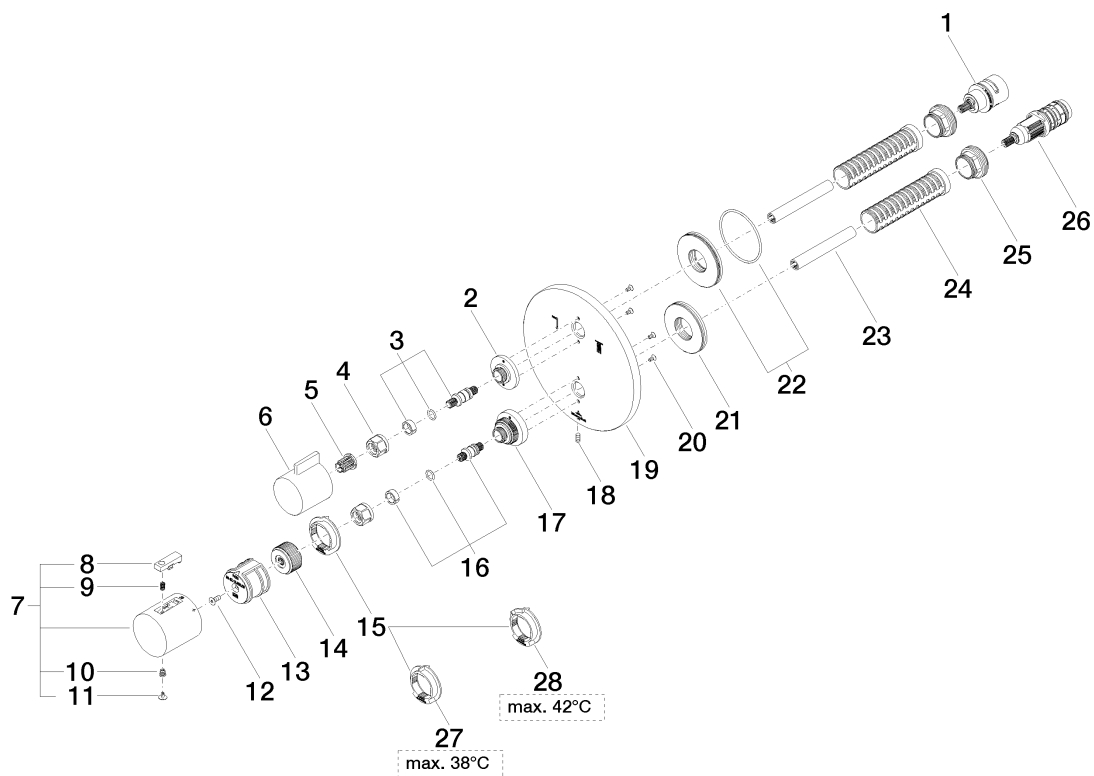

Product specifications

- rotary diverter with volume control and shut-off function
- cover plate \varnothing 150 mm
- temperature control handle with safety limit stop at 38°C
- hot water temperature limiter, can be preset

Surfaces

- chrome 36426969-00
- champagne 36426969-47

Accessories required

- Concealed thermostat; 35 425 970
- Concealed thermostat with built-in isolators; 35 426 970
- Drybox Concealed thermostat; 39 425 970

Exploded assembly drawing

Bath & Spa

**Serienübergreifende Artikel Concealed thermostat with two function
volume control**

Article number: 36426969

Order quantity

No.	Article number	Name	Installation quantity
------------	-----------------------	-------------	------------------------------

Flow rate chart