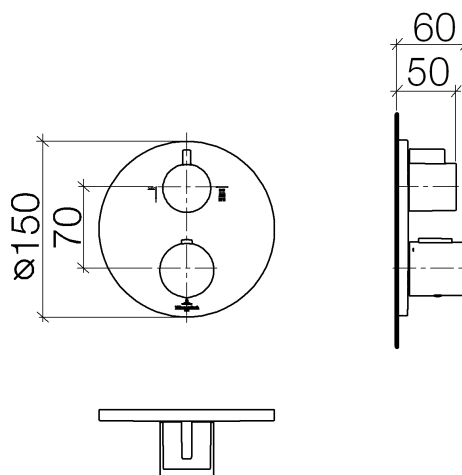

### Product specifications

- rotary diverter with volume control and shut-off function
- cover plate  $\varnothing$  150 mm
- temperature control handle with safety limit stop at 38°C
- hot water temperature limiter, can be preset

Article number: 36426969

**Order quantity**

<b>No.</b>	<b>Article number</b>	<b>Name</b>	<b>Installation quantity</b>
------------	-----------------------	-------------	------------------------------

**Flow rate chart**