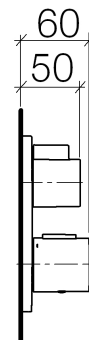

Product specifications

- rotary diverter with volume control and shut-off function
- cover plate \varnothing 150 mm
- temperature control handle with safety limit stop at 38°C
- hot water temperature limiter, can be preset

Exploded assembly drawing

Bath & Spa

**Serienübergreifende Artikel Concealed thermostat with two function
volume control**

Article number: 36426969

Order quantity

No.	Article number	Name	Installation quantity
------------	-----------------------	-------------	------------------------------