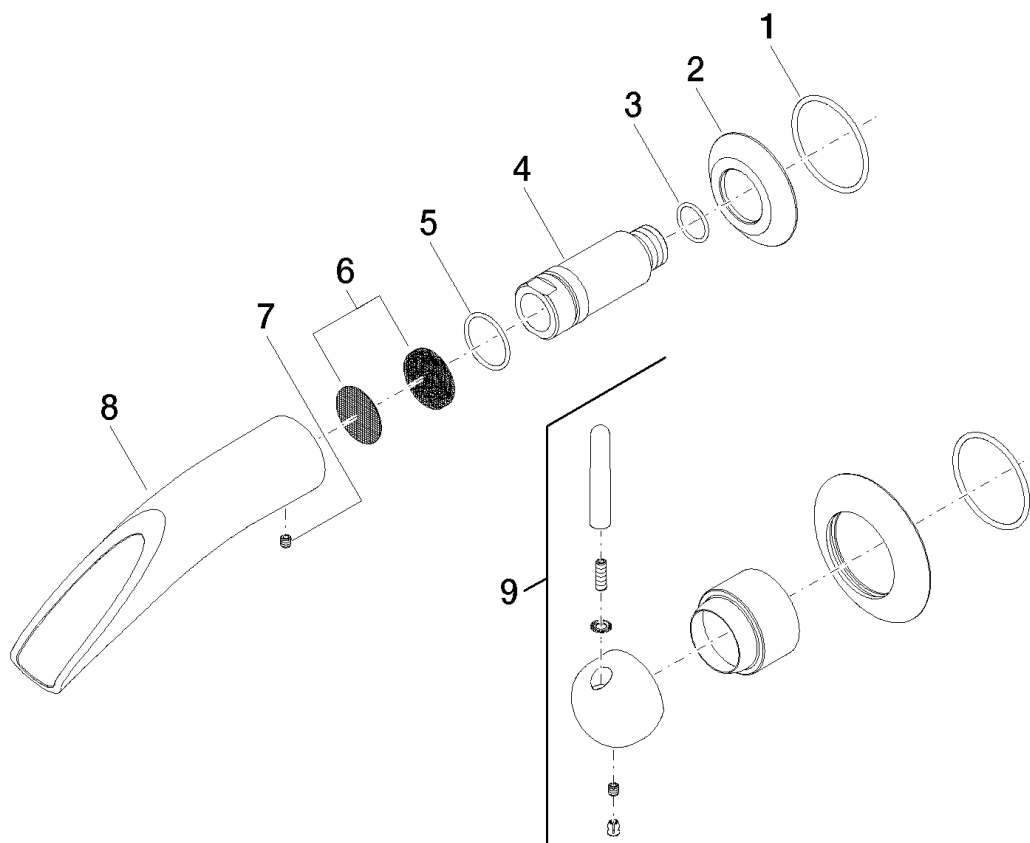

# SOURCE flow Wall-mounted single-lever washbasin mixer with individual rosettes 180mm

Article number: 36810945

## Exploded assembly drawing

## SOURCE flow Wall-mounted single-lever washbasin mixer with individual rosettes 180mm

Article number: 36810945

### Order quantity

No.	Article number	Name	Installation quantity
1	09141004990	seal	1
2	092794001ff	rosette	1
3	09141005390	seal	1
4	0924044401090	nipple	1
5	09141006390	seal	1
6	9029030420090	insert	1
7	09311103090	pin	1
8	09119404110ff	spout	1
9	36008940ff	connection	1