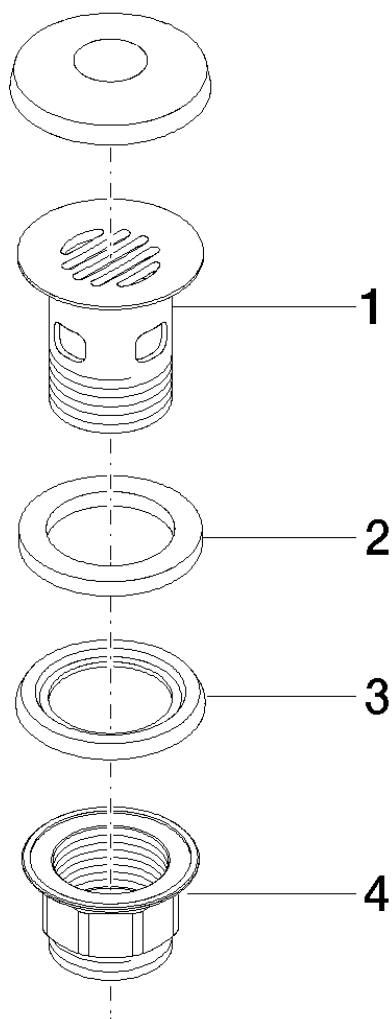

Exploded assembly drawing

Serienübergreifende Produkte 1 1/4" grated waste for basin

Article number: 10105970

Order quantity

No.	Article number	Name	Installation quantity
1	091101027ff	cup	1
2	09140503990	seal	1
3	09140302590	seal	1
4	092310020ff	nut	1