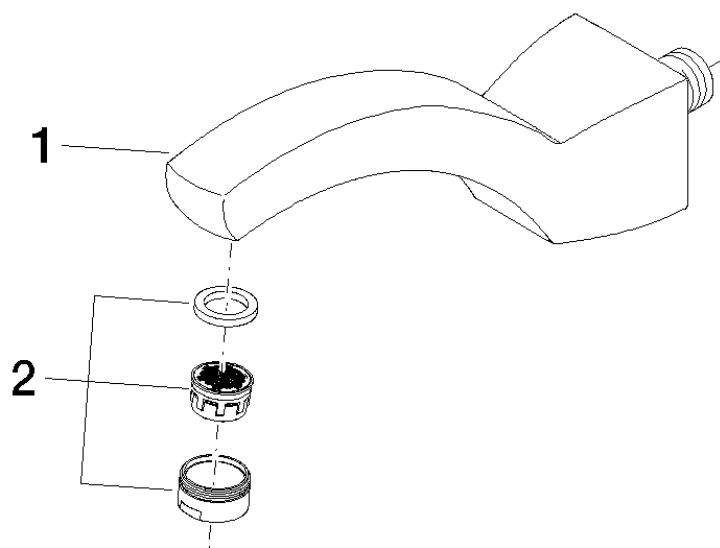

SQUARE Wall-mounted tub spout 190mm,1/2"
Article number: 13801910

Exploded assembly drawing

SQUARE Wall-mounted tub spout 190mm,1/2"

Article number: 13801910

Order quantity

No.	Article number	Name	Installation quantity
1	09119109010ff	spout	1
2	90230111800ff	aerator	1