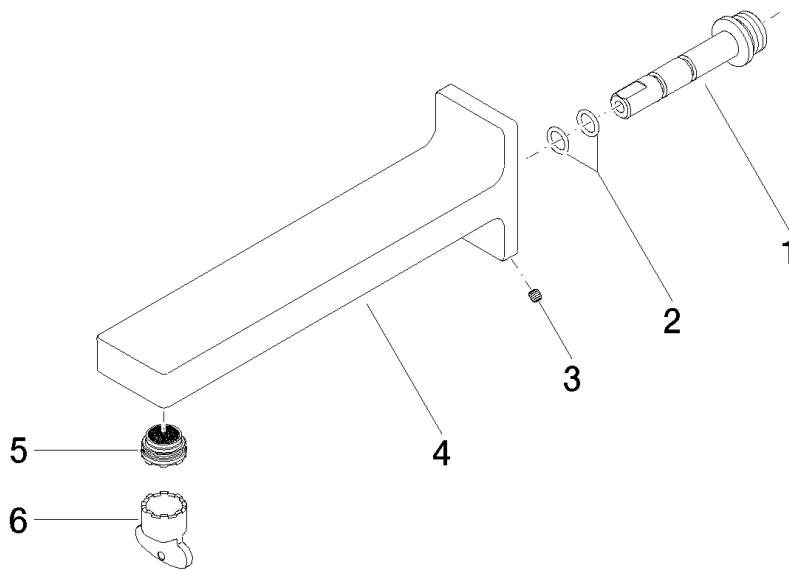

Product specifications

- **210 mm projection**
- circular normal flow
- rosette 48 x 78 mm
- hole diameter 40 mm
- 1/2" connection
- plug-link mounting
- max. flow 22 l/min

Surfaces

- chrome

13801965-00

Exploded assembly drawing

Bath & Spa

Just bath spout for wall mounting

Article number: 13801965

Order quantity

No.	Article number	Name	Installation quantity
------------	-----------------------	-------------	------------------------------

Flow rate chart