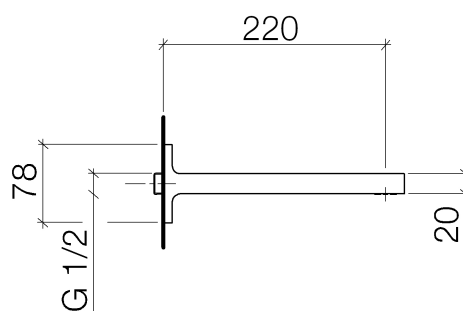

Product specifications

- **210 mm projection**
- circular normal flow
- rosette 48 x 78 mm
- hole diameter 40 mm
- 1/2" connection
- plug-link mounting
- max. flow 22 l/min

Surfaces

- chrome

13801965-00

Exploded assembly drawing

Bath & Spa

Just bath spout for wall mounting

Article number: 13801965

Order quantity

No.	Article number	Name	Installation quantity
------------	-----------------------	-------------	------------------------------

Flow rate chart