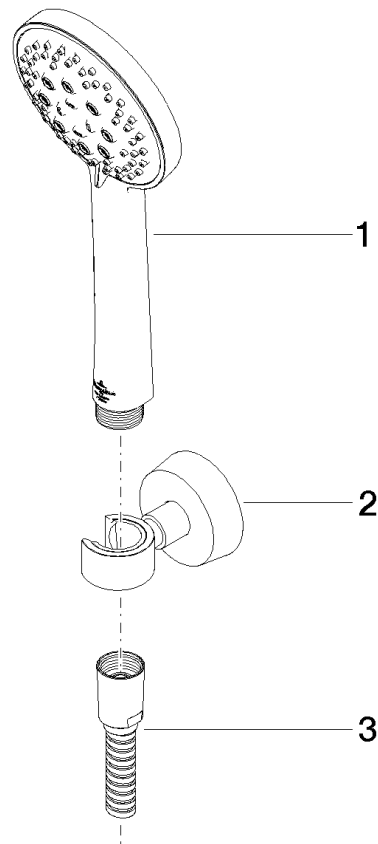

Exploded assembly drawing

Domicil

Article number: 27805900

Order quantity

No.	Article number	Name	Installation quantity
1	28014969ff	shower	1
2	28050900ff	holder	1
3	28104970ff	hose	1