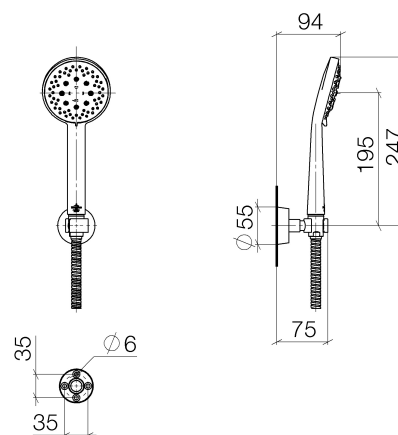

Product specifications

- three settings: normal flow, soft flow, massage flow
- with anti-scale system
- metal shower hose 1250mm with integrated anti-twist protection
- shower holder rosette \varnothing 55mm
- max. flow 7.6 l/min

Intrinsic protection against back flow.

Surfaces

- chrome 27805900-00
- champagne 27805900-47

Exploded assembly drawing

Bath & Spa

Domicil Hand shower set

Article number: 27805900

Order quantity

No.	Article number	Name	Installation quantity
------------	-----------------------	-------------	------------------------------

Flow rate chart