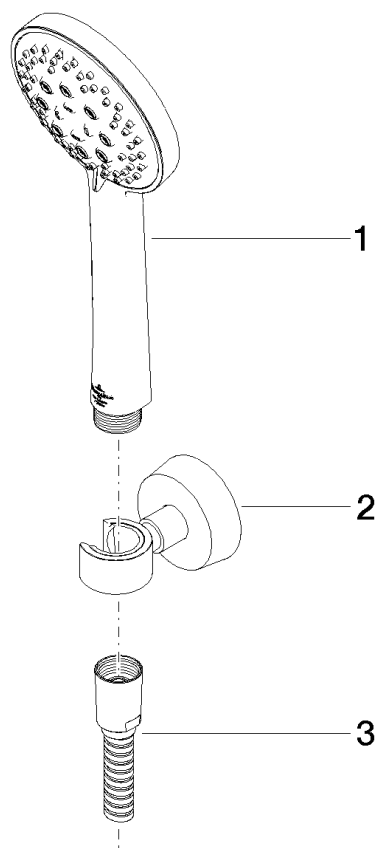

Product specifications

- three settings: normal flow, soft flow, massage flow
- with anti-scale system
- metal shower hose 1250mm with integrated anti-twist protection
- shower holder rosette \varnothing 55mm
- max. flow 7.6 l/min

Intrinsic protection against back flow.

Surfaces

- chrome 27805900-00
- champagne 27805900-47

Exploded assembly drawing

Bath & Spa

Domicil Hand shower set

Article number: 27805900

Order quantity

No.	Article number	Name	Installation quantity
------------	-----------------------	-------------	------------------------------

Flow rate chart