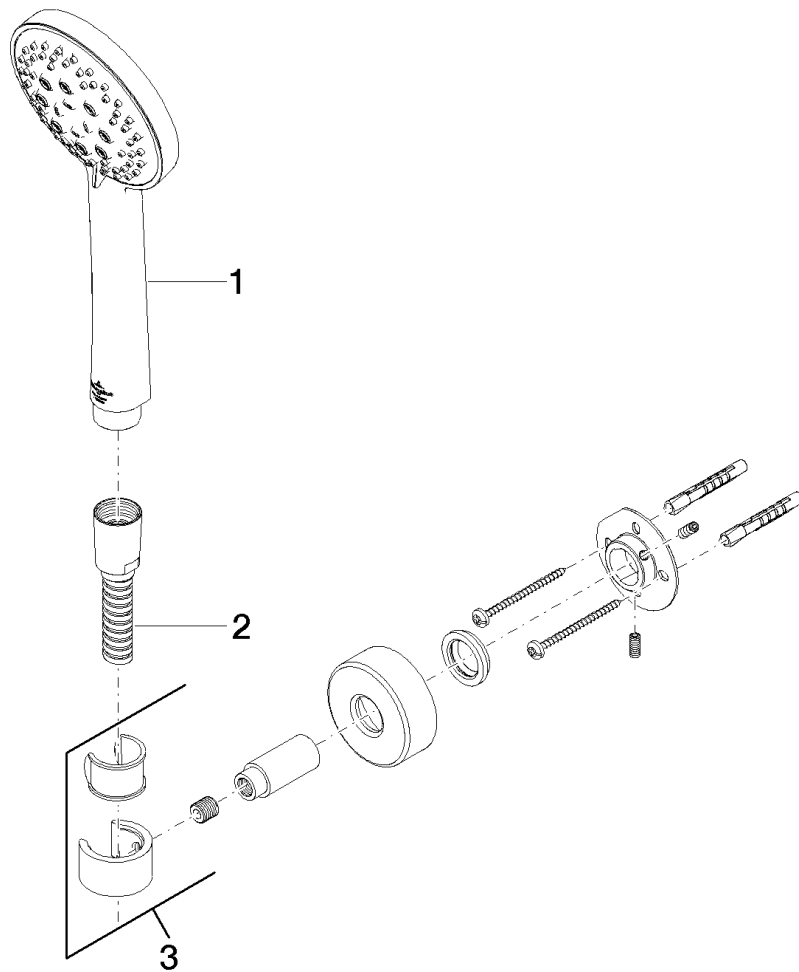

### Product specifications

- three settings: normal flow, soft flow, massage flow
- spray head  $\varnothing$  100mm
- with anti-scale system
- shower holder rosette  $\varnothing$  55mm
- metal shower hose 1250mm with integrated anti-twist protection
- max. flow 7.6 l/min

**Intrinsic protection against back flow.**

### Surfaces

- chrome 27805935-00

**Exploded assembly drawing**

Bath & Spa

**Subway Hand shower set**

Article number: 27805935

---

**Order quantity**

<b>No.</b>	<b>Article number</b>	<b>Name</b>	<b>Installation quantity</b>
------------	-----------------------	-------------	------------------------------

**Flow rate chart**