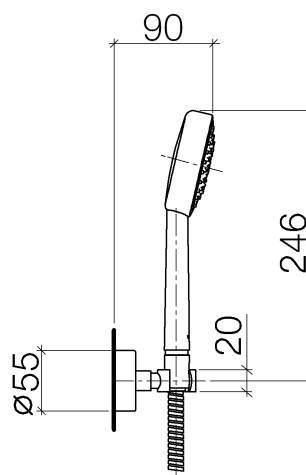

### Product specifications

- three settings: normal flow, soft flow, massage flow
- spray head  $\varnothing$  100mm
- with anti-scale system
- shower holder rosette  $\varnothing$  55mm
- metal shower hose 1250mm with integrated anti-twist protection
- max. flow 7.6 l/min

### Surfaces

- chrome 27805935-00

**Exploded assembly drawing**

Bath & Spa

**Subway Hand shower set**

Article number: 27805935

---

**Order quantity**

<b>No.</b>	<b>Article number</b>	<b>Name</b>	<b>Installation quantity</b>
------------	-----------------------	-------------	------------------------------

**Flow rate chart**