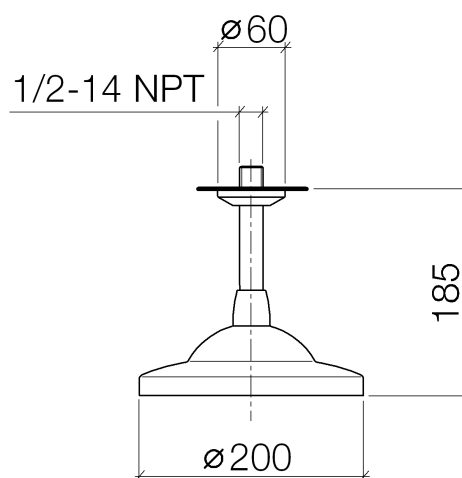

### Product specifications

- rain flow
- with anti-scale system
- rain shower Ø 200mm
- distance between ceiling and lower edge of the shower 185mm
- rosette Ø 60 mm
- 1/2" connection
- max. flow 9 l/min

### Surfaces

- |             |             |
|-------------|-------------|
| • chrome    | 28565968-00 |
| • champagne | 28565968-47 |

**Exploded assembly drawing**

Bath & Spa

**Serienübergreifende Artikel Rain shower with ceiling fixing**

Article number: 28565968

**Order quantity**

<b>No.</b>	<b>Article number</b>	<b>Name</b>	<b>Installation quantity</b>
------------	-----------------------	-------------	------------------------------

**Flow rate chart**