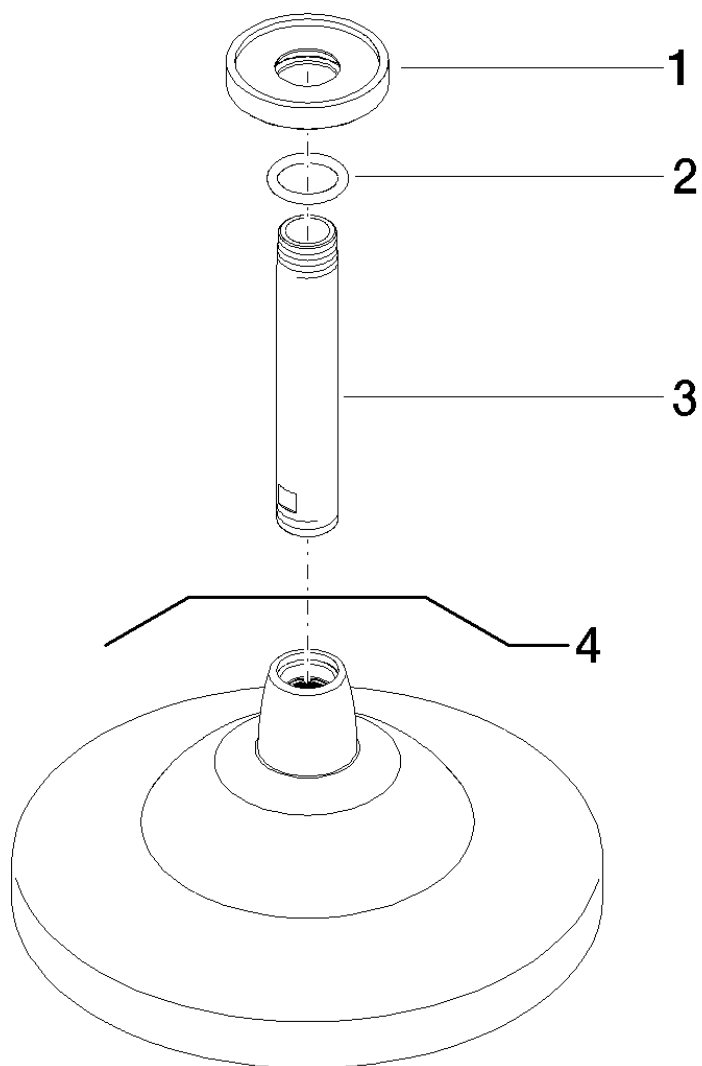

### Product specifications

- rain flow
- with anti-scale system
- rain shower Ø 200mm
- distance between ceiling and lower edge of the shower 185mm
- rosette Ø 60 mm
- 1/2" connection
- max. flow 9 l/min

### Surfaces

- |             |             |
|-------------|-------------|
| • chrome    | 28565968-00 |
| • champagne | 28565968-47 |

**Exploded assembly drawing**

Bath & Spa

**Serienübergreifende Artikel Rain shower with ceiling fixing**

Article number: 28565968

**Order quantity**

<b>No.</b>	<b>Article number</b>	<b>Name</b>	<b>Installation quantity</b>
------------	-----------------------	-------------	------------------------------

**Flow rate chart**