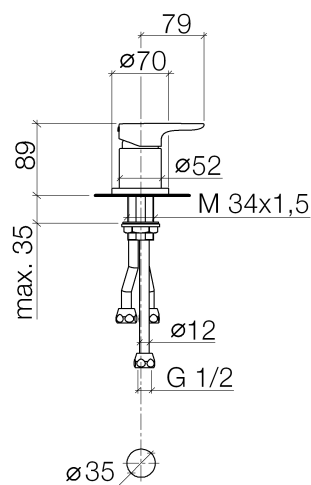

### Product specifications

- rosette Ø 70 mm
- hole diameter 32 mm
- max. flow 39 l/min

### Surfaces

- chrome

29200905-00

**Exploded assembly drawing**

Bath & Spa

**L´Aura Single-lever bath mixer for bath rim or tile edge installation**

Article number: 29200905

**Order quantity**

<b>No.</b>	<b>Article number</b>	<b>Name</b>	<b>Installation quantity</b>
------------	-----------------------	-------------	------------------------------

**Flow rate chart**