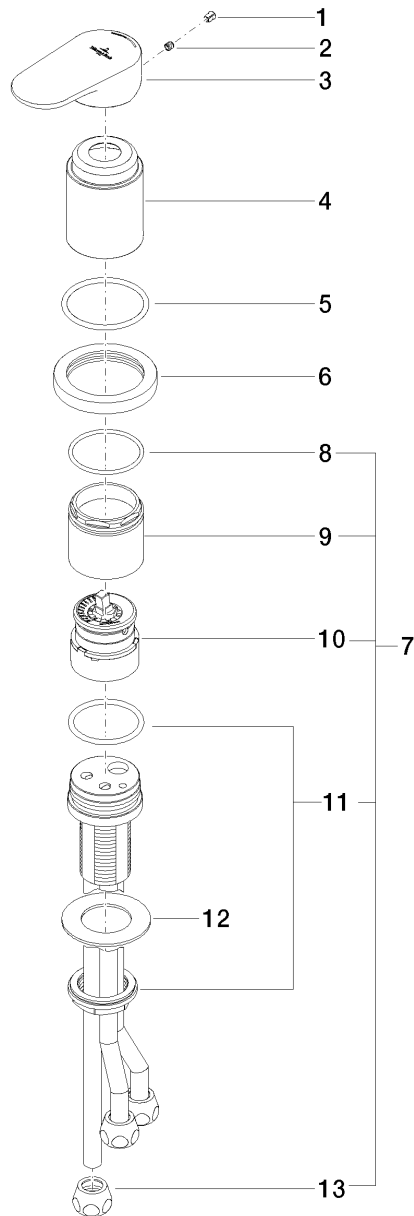

### Product specifications

- rosette Ø 70 mm
- hole diameter 32 mm
- max. flow 39 l/min

### Surfaces

- chrome

29200905-00

**Exploded assembly drawing**

Bath & Spa

**L´Aura Single-lever bath mixer for bath rim or tile edge installation**

Article number: 29200905

**Order quantity**

<b>No.</b>	<b>Article number</b>	<b>Name</b>	<b>Installation quantity</b>
------------	-----------------------	-------------	------------------------------

**Flow rate chart**