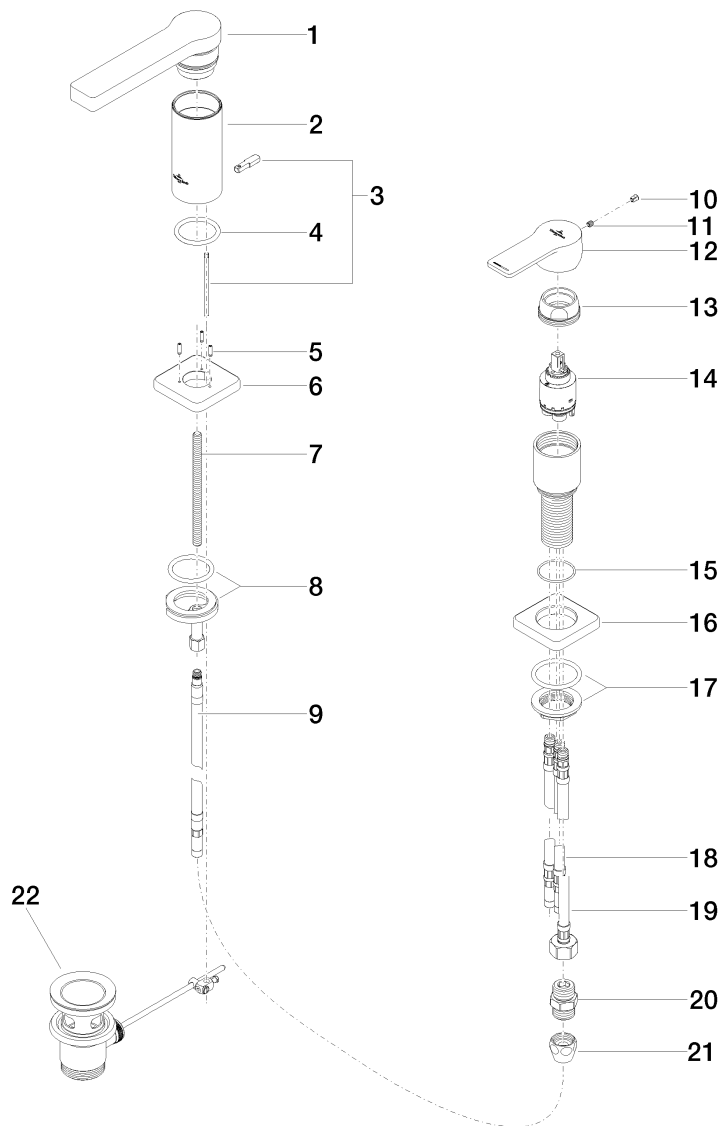

Product specifications

- **140 mm projection**
- fixed spout
- circular, air-enriched flow
- height of mixer 117 mm
- height up to aerator 100 mm
- hole diameter spout 35 mm
- hole diameter single-lever mixer 32 mm
- 2x screw-in M 10 x 1 pressure hose, leak-tested
- individual rosette 63 x 63 mm
- max. flow 5.7 l/min
- lead-free

Surfaces

- chrome 32513965-00

Exploded assembly drawing

Bath & Spa

Just two-hole basin mixer with pop-up waste

Article number: 32513965

Order quantity

No.	Article number	Name	Installation quantity
------------	-----------------------	-------------	------------------------------

Flow rate chart