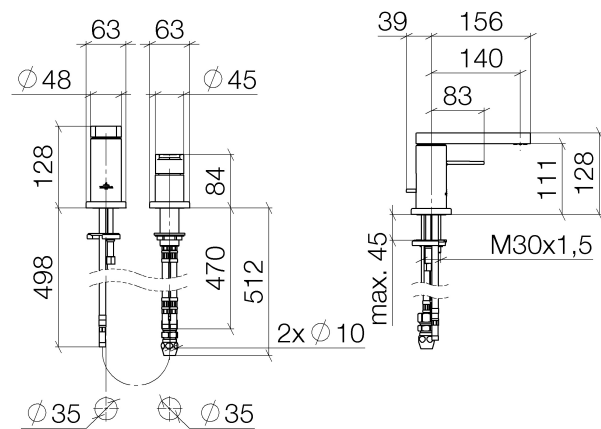

Product specifications

- **140 mm projection**
- fixed spout
- circular, air-enriched flow
- height of mixer 117 mm
- height up to aerator 100 mm
- hole diameter spout 35 mm
- hole diameter single-lever mixer 32 mm
- 2x screw-in M 10 x 1 pressure hose, leak-tested
- individual rosette 63 x 63 mm
- max. flow 5.7 l/min
- lead-free

Surfaces

- chrome 32513965-00

Exploded assembly drawing

Bath & Spa

Just two-hole basin mixer with pop-up waste

Article number: 32513965

Order quantity

No.	Article number	Name	Installation quantity
------------	-----------------------	-------------	------------------------------

Flow rate chart