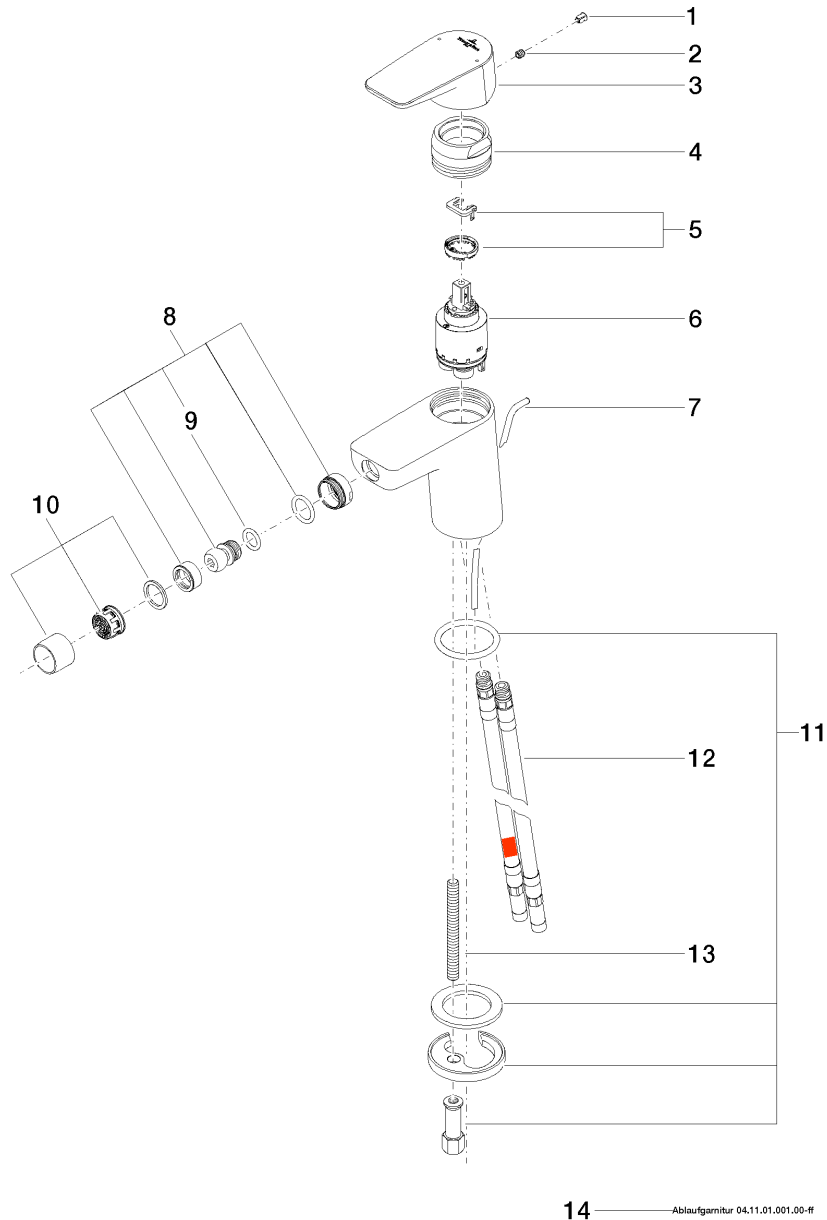

Exploded assembly drawing

Subway Single-lever bidet mixer

Article number: 33600935

Order quantity

No.	Article number	Name	Installation quantity
1	09312001790	plug	1
2	09311103090	pin	1
3	092093005ff	handle	1
4	092404104ff	nut	1
5	0428101480090	accessories	1
6	09150506390	cartridge	1
7	093109110ff	pull-rod	1
8	04214000700ff	joint	1
9	09141001190	seal	1
10	90230111902ff	aerator	1
11	0430110387590	fixing set	1
12	0430040160090	hose	2
13	09311101190	pin	1
14	04110100100ff	pop-up waste	1