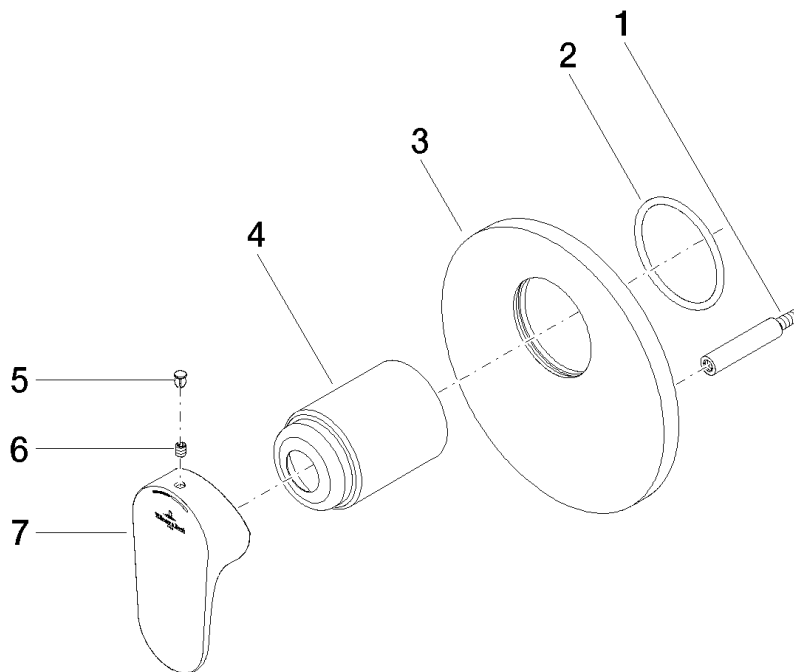

L'Aura Wall-mounted single-lever shower mixer xSTREAM

Article number: 36015905

Exploded assembly drawing

L'Aura Wall-mounted single-lever shower mixer xSTREAM

Article number: 36015905

Order quantity

No.	Article number	Name	Installation quantity
1	09311108990	bar	1
2	09141012990	seal	1
3	091102069ff	cover	1
4	091102072ff	cover	1
5	09312001790	plug	1
6	09311107990	pin	1
7	092090005ff	handle	1