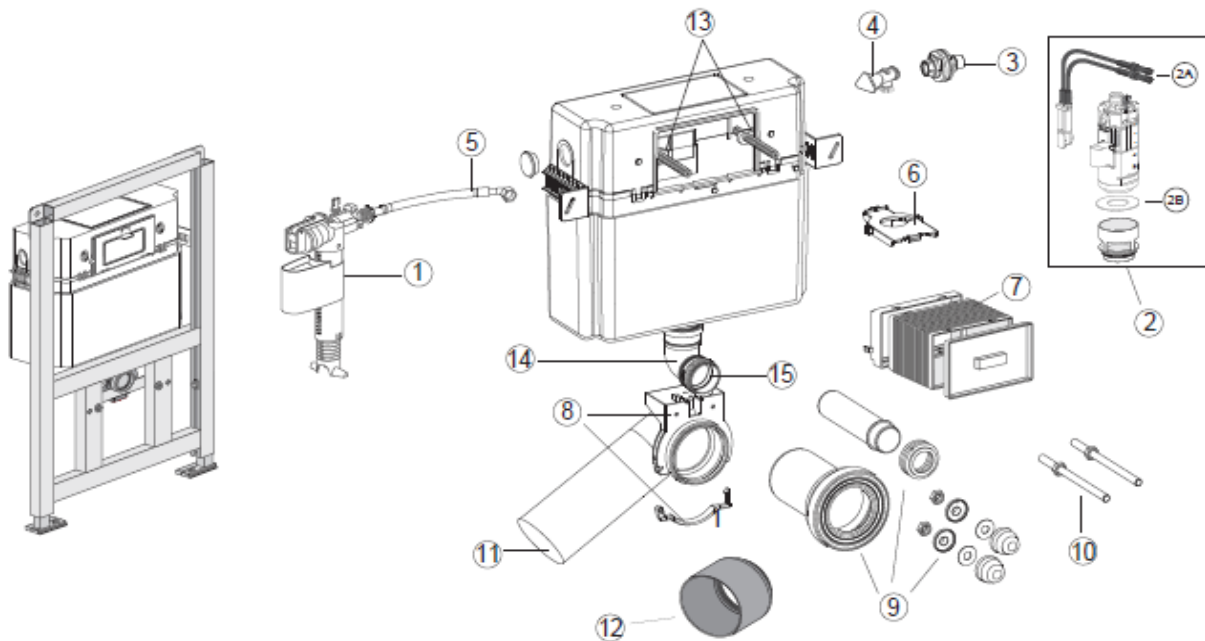

WC Element drywall 820 mm

Art Nr 9224 75 00

Position 16 is not shown in the picture

No description

1	Fill valve	8L073300
2	Flush Valve	8L073400
2A	Cable Box for flush valve	92249500
2B	Seal for flush valve 12 cm	92210800
3	Connection for water supply	92088600
4	Angle valve G1/2"	92087700
5	Flexible hose with seals	92085400
6	Positioning device for flush valve, for installation frame 82cm, 96cm	92180000
7	Protection box with lid	92249400
8	Pipe support clip for installation frame	92249800
9	WC connecting set DN 90	92249700
10	WWC fastening set M12	92249600
11	WC connection bend 90°, DN90	92249900
12	Reducing sleeve DN 90/DN 100	92201100
13	Lock	
14	Flushing pipe bow with lip seal	92236200
15	lip seal for flushing pipe	92236100
16	wall fixation for installation frame	92211100